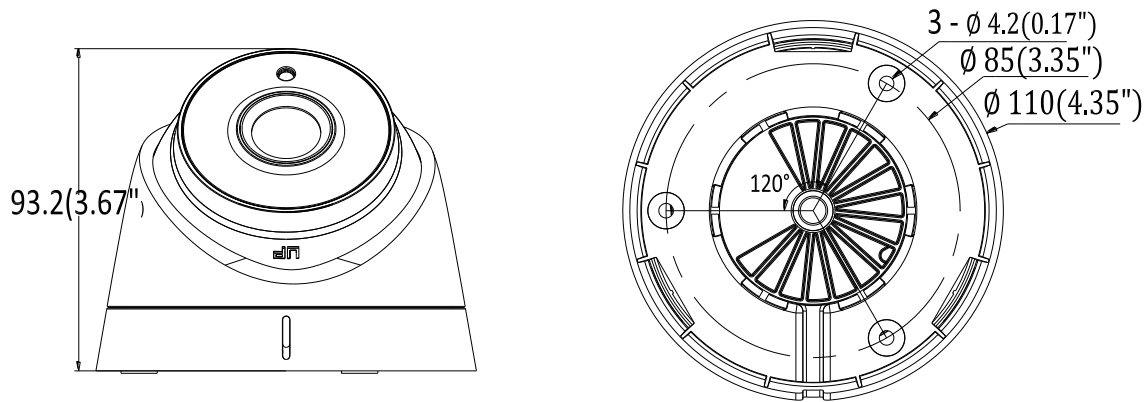

Dimensions